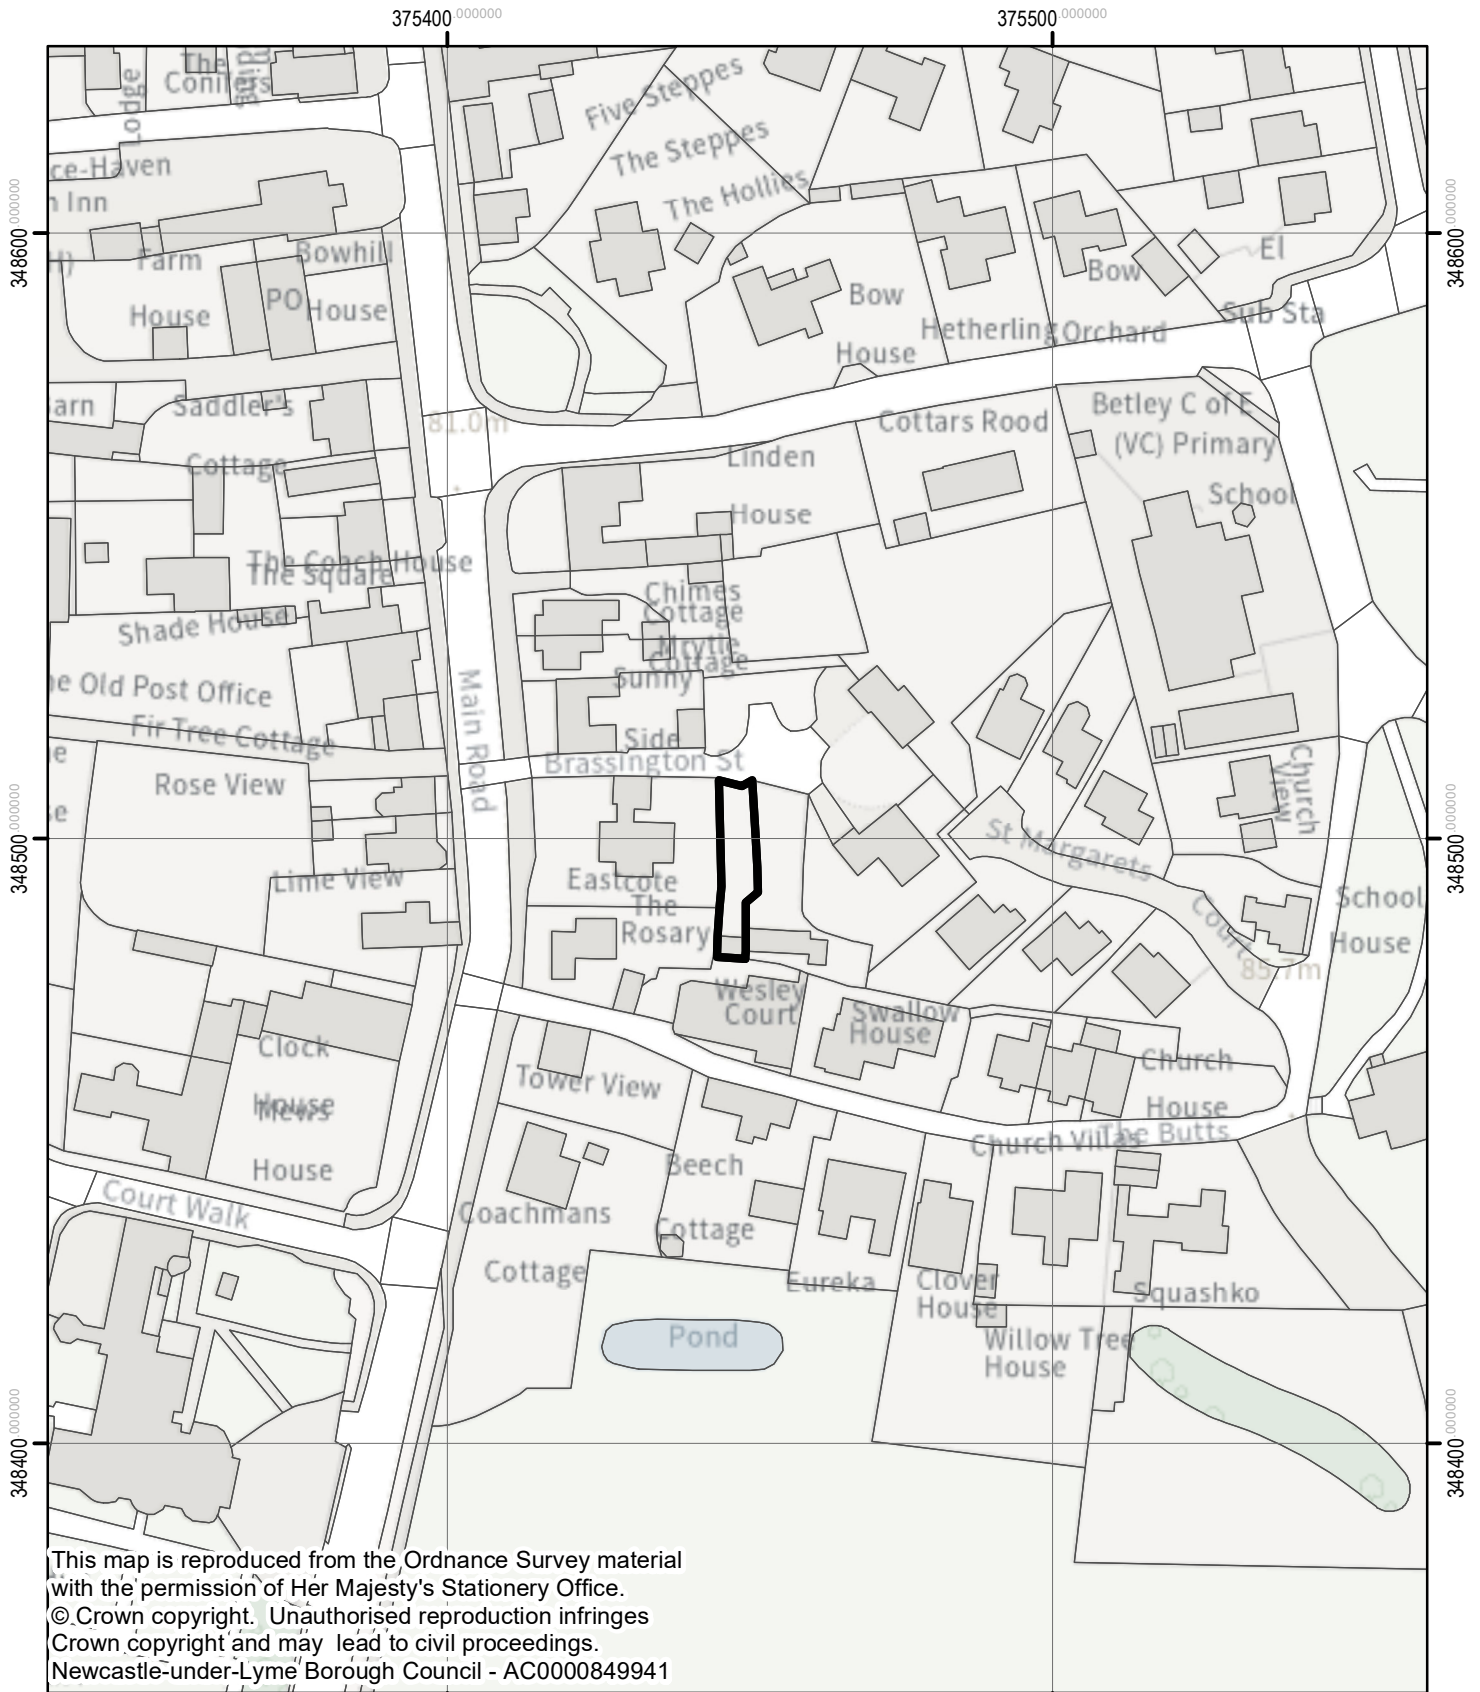

25/00033/FUL
8 Brassington Street,
Betley

This map is reproduced from the Ordnance Survey material with the permission of Her Majesty's Stationery Office. © Crown copyright. Unauthorised reproduction infringes Crown copyright and may lead to civil proceedings. Newcastle-under-Lyme Borough Council - AC0000849941